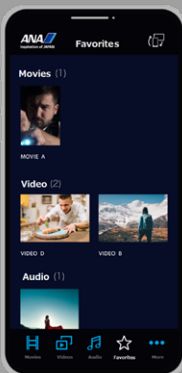

Make your favorites list before boarding

Synchronize your favorites list on board

The ANA App must be installed before boarding your flight. "MY SKY CHANNEL" is not available on tablet device.

**ANA**  Inspiration of JAPAN | A STAR ALLIANCE MEMBER ™