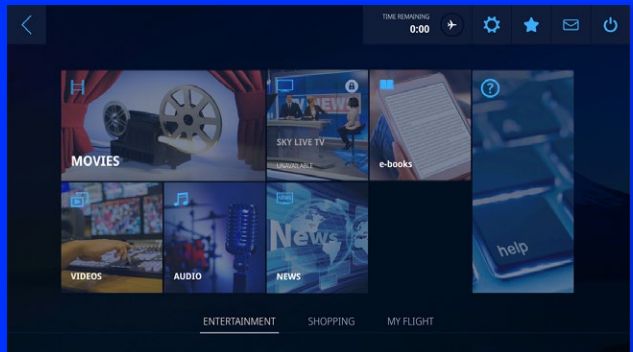

※Example only.

**Available on B787-10
& designated
B777-300ER.**