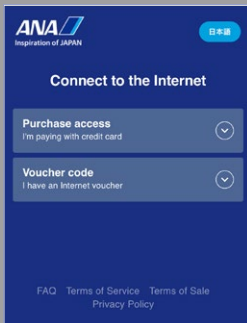

Information

How to Use the Internet

02 Launch Internet Browser

- ① If you scan the QR code below, the ANA Wi-Fi Service portal site will be displayed automatically.
- ② Click **GET ACCESS** and follow the instructions.

※If the page is not displayed, use one of the following URLs.

<http://portal.inflight.ana-panasonic.aero>

<http://portal.inflight.onair.aero>

03 Select Plan

Select a preferred plan.

04 Input Credit Card Information

- ① Credit card only. The following cards are accepted.

Mastercard, VISA, American Express, Discover Card, Diners, JCB

- ② Fill in all the fields and click **PURCHASE ACCESS**.