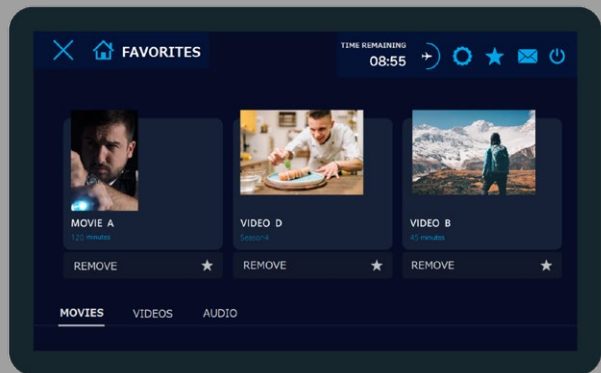

Make your favorites list before boarding

Synchronize your favorites list on board

The ANA App must be installed before boarding your flight. "MY SKY CHANNEL" is not available on tablet device.

**ANA**  Inspiration of JAPAN | A STAR ALLIANCE MEMBER ™