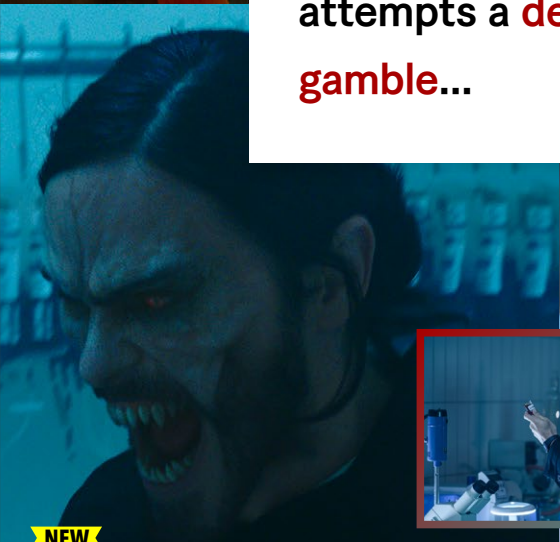

**A mysterious  
murderer**

**The Riddler**  
Paul Dano

Marvel's new "evil" is born

A genius doctor suffering from an incurable disease becomes a **bloodthirsty monster.**

Movies  
pick UP!  
7

# MORBIUS

ANA SKY CHANNEL 18

A genius doctor, yet also a **monster**  
**Morbius**  
Jared Leto

Suffering with a **rare blood disorder**, and determined to save others, Dr. Morbius attempts a **desperate gamble...**